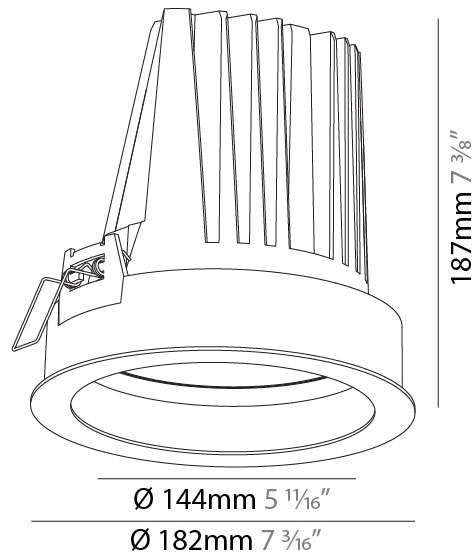

#### PHYSICAL

Shape: Round  
 Diameter (mm): 180  
 Diameter (in): 7 1/16  
 Height (mm): 180  
 Height (in): 7 1/16  
 Ceiling Thickness (mm): 10 / 12 / 15 / 25  
 Ceiling Thickness (in): 3/8 or 1/2 or 9/16 or 1  
 Min. Recessing Depth (mm): 200  
 Min. Recessing Depth (in): 7 7/8  
 Light Distribution: Downlight  
 Weight (kg): 2.05  
 Weight (lbs): 4.51  
 Fixture Finish: SSR / BKV / CWI / CRY / HAB / UFT / ITA / RUA / FTG / MYG / LOD / PUS / FRO / FUP / KIA / POP / BLS / SPG / MEY / GOH / GUM / CHC / COM / ABZ / JAG / OBR / MOS / ROR  
 Fixture Material: Aluminum Die Cast  
 Cut-out Measurements: Ø 190mm / 7 1/2"  
 Upon Request: Unique Ceiling Thickness

#### PHYSICAL

Shape: Round  
 Diameter (mm): 182  
 Diameter (in): 7 3/16  
 Height (mm): 187  
 Height (in): 7 3/8  
 Ceiling Thickness (mm): 10 / 12.5 / 15  
 Ceiling Thickness (in): 3/8 or 1/2 or 9/16  
 Min. Recessing Depth (mm): 210  
 Min. Recessing Depth (in): 8 1/4  
 Light Distribution: Adjustable / Downlight  
 Weight (kg): 1.736  
 Weight (lbs): 3.83  
 Fixture Finish: SSR / BKV / CWI / CRY / HAB / UFT / ITA / RUA / FTG / MYG / LOD / PUS / FRO / FUP / KIA / POP / BLS / SPG / MEY / GOH / GUM / CHC / COM / ABZ / JAG / OBR / MOS / ROR  
 Fixture Material: Aluminum Die Cast  
 Cut-out Measurements: 177mm / 6 15/16"

#### OPTICAL

Reflector°: 8  
 Adjustability: Rotational 355°; Tilt 30°

#### RATINGS AND CERTIFICATIONS

Certified By: Certified for North American Standards  
 IP rating: IP20

177mm 6 15/16"	210mm 8 1/4"	10   15mm 3/8"   9/16"	30°	355°		
A						