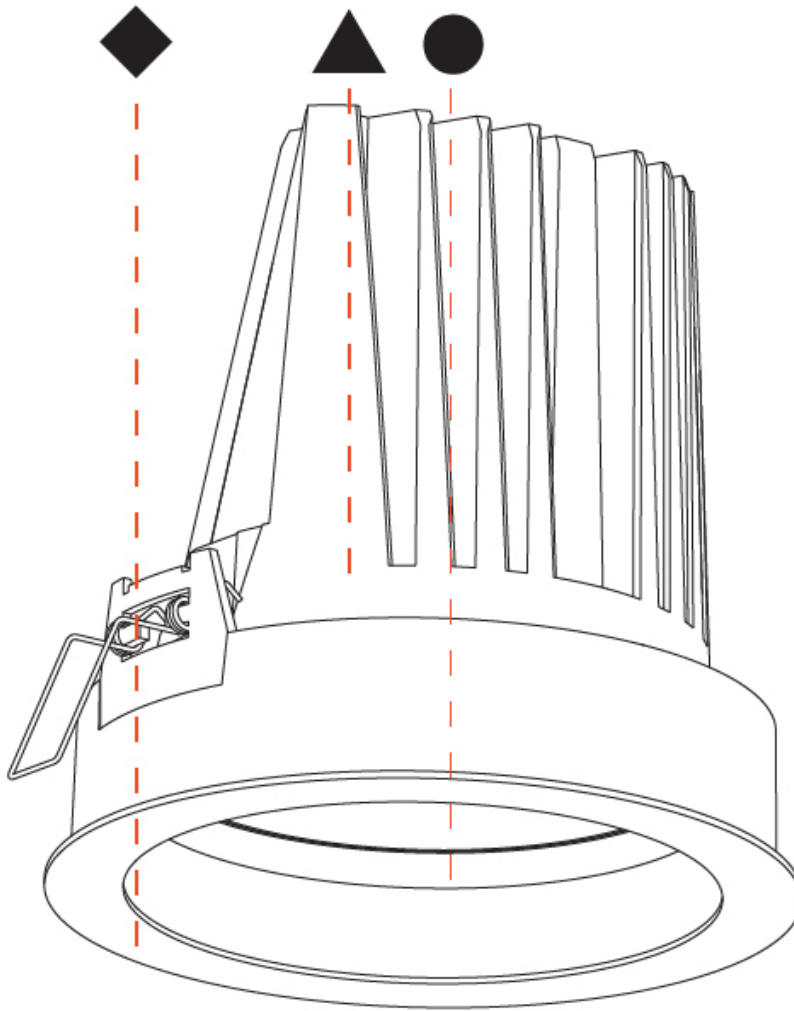

MECHANIQ ROUND COMFORT RECESSED

A35055-

PROJECT	_____
TYPE	_____
SPECIFIER	_____
QUANTITY	_____
DATE	_____