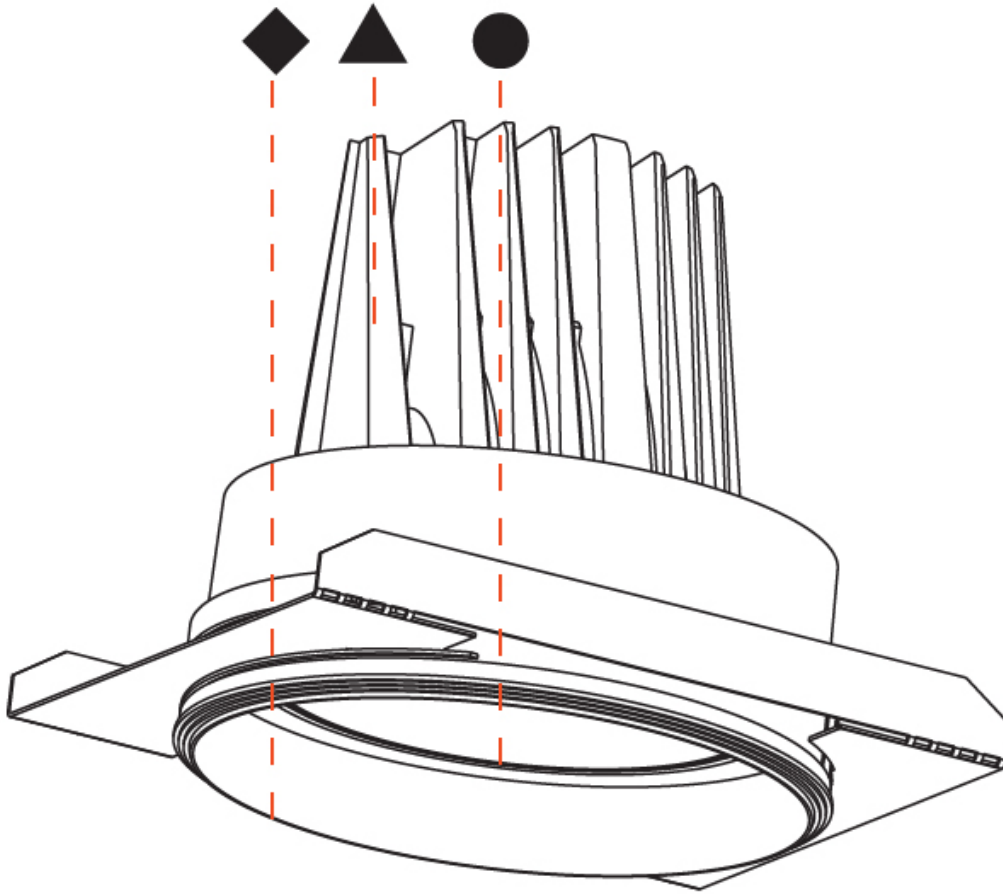

MECHANIQ ROUND COMFORT TRIMLESS

A35007-

PROJECT	_____
TYPE	_____
SPECIFIER	_____
QUANTITY	_____
DATE	_____