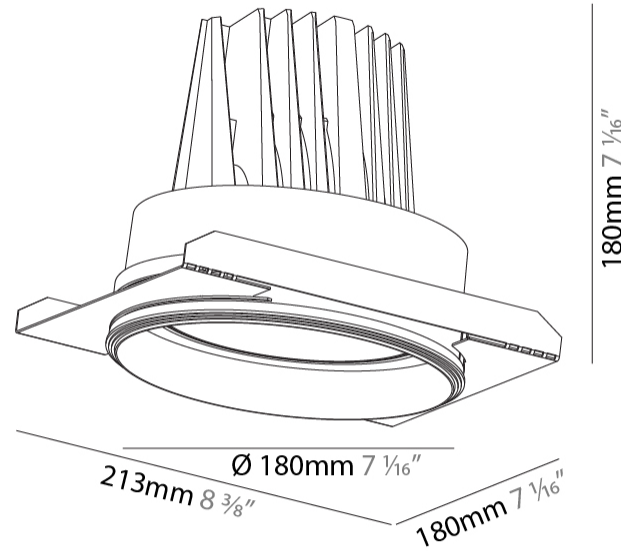

ELECTRICAL

Lamp Type: LED (Zhaga Standard)
Input Wattage (W): 23.2
Total Output Wattage (W): 21.2
Dimming: Tri-Mode (Non-Dimming and Phase Dimming (120Vac only) and 0-10V Dimming)
Driver Included: No
Driver Location: Recessed Housing
Driver Type: Constant Current - Universal
Driver Class: Class 2
Housing: See components
Input Voltage (V): 120 - 277
Constant Current (MA): 700

LED

Number of LEDs: 1
Color Temperature (°K): 2700 / 3000 / 3500 / 4000
Max. Delivered Lumen (lm): 1440 / 1490 / 1568 / 1600
CRI: >90 CRI
Lamp Life (hrs): 50000
Upon Request: Special Color Temperature RGB-W Tunable White Special LED

OPTICAL

Reflector°: 8
Adjustability: Rotational 355°; Tilt 30°
Upon Request: Special Beam Angles

RATINGS AND CERTIFICATIONS

Certified By: Certified for North American Standards
IP rating: IP44
Zaneen Group Inc. © 2024, T 1800-388-3382, F 416-247-9319, www.zaneen.com