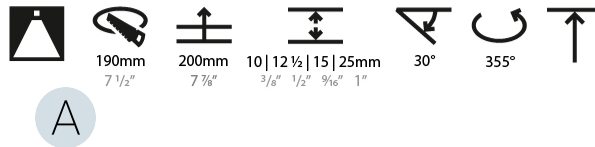

ELECTRICAL

Lamp Type: LED (Zhaga Standard)
Input Wattage (W): 23.2
Total Output Wattage (W): 21.2
Dimming: Tri-Mode (Non-Dimming and Phase Dimming (120Vac only) and 0-10V Dimming)
Driver Included: No
Driver Location: Recessed Housing
Driver Type: Constant Current - Universal
Driver Class: Class 2
Housing: See components
Input Voltage (V): 120 - 277
Constant Current (MA): 700

LED

Number of LEDs: 1
Color Temperature (°K): 2700 / 3000 / 3500 / 4000
Max. Delivered Lumen (lm): 1440 / 1490 / 1568 / 1600
CRI: >90 CRI
Lamp Life (hrs): 50000
Upon Request: Special Color Temperature RGB-W Tunable White Special LED

OPTICAL

Reflector°: 8
Adjustability: Rotational 355°; Tilt 30°
Upon Request: Special Beam Angles

RATINGS AND CERTIFICATIONS

Certified By: Certified for North American Standards
IP rating: IP44
Zaneen Group Inc. © 2024, T 1800-388-3382, F 416-247-9319, www.zaneen.com